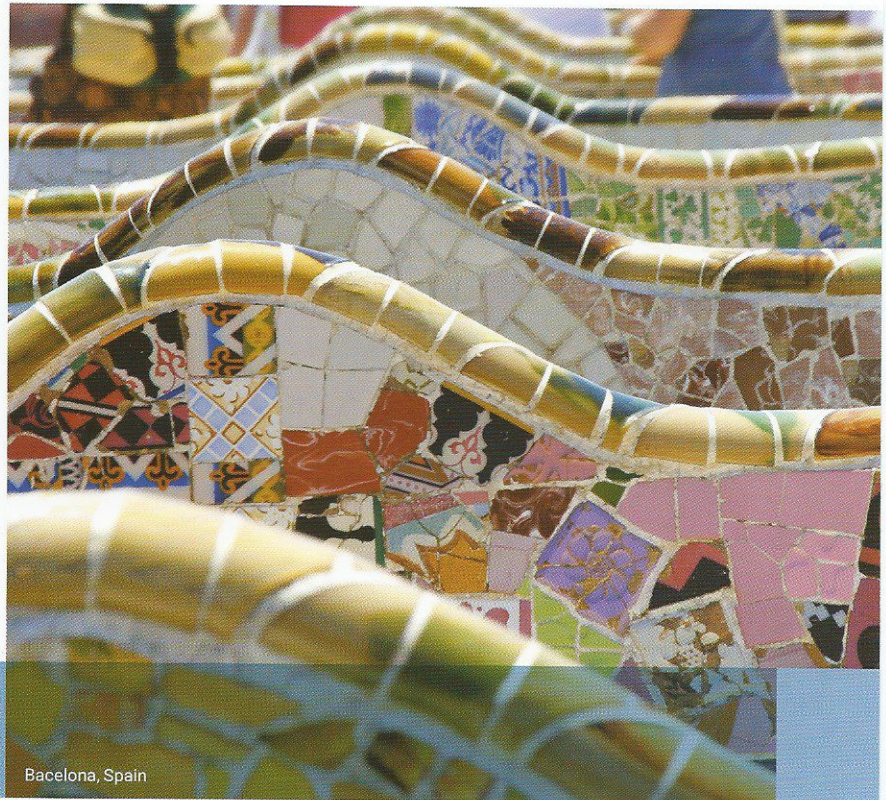

Capri, Italy

Barcelona, Spain

**9 NIGHT CRUISE  
WESTERN  
MEDITERRANEAN**

CELEBRITY EDGE<sup>SM</sup>

- 1 Rome (Civitavecchia), Italy
- 2 Capri (Naples), Italy
- 3 At Sea
- 4 Palma De Mallorca, Spain
- 5 Barcelona, Spain
- 6 At Sea
- 7 Monte Carlo, Monaco
- 8 Santa Margherita, Italy
- 9 Florence/Pisa (La Spezia), Italy
- 10 Rome (Civitavecchia), Italy

**10 NIGHT CRUISE  
ITALY, SPAIN  
& MONACO**

CELEBRITY EDGE<sup>SM</sup>

- 1 Rome (Civitavecchia), Italy
- 2 Capri (Naples), Italy
- 3 At Sea
- 4 Palma De Mallorca, Spain
- 5 Barcelona, Spain
- 6 Barcelona, Spain
- 7 At Sea
- 8 Monte Carlo, Monaco
- 9 Santa Margherita, Italy
- 10 Florence/Pisa (La Spezia), Italy
- 11 Rome (Civitavecchia), Italy

**11 NIGHT CRUISE  
AMALFI COAST  
& GREEK ISLES**

CELEBRITY EDGE<sup>SM</sup>

- 1 Rome (Civitavecchia), Italy
- 2 Catania, Sicily, Italy
- 3 Valletta, Malta
- 4 At Sea
- 5 Santorini, Greece
- 6 Athens (Piraeus), Greece
- 7 Mykonos, Greece
- 8 Nauplion, Greece
- 9 Katakolon, Greece
- 10 At Sea
- 11 Capri (Naples), Italy
- 12 Rome (Civitavecchia), Italy