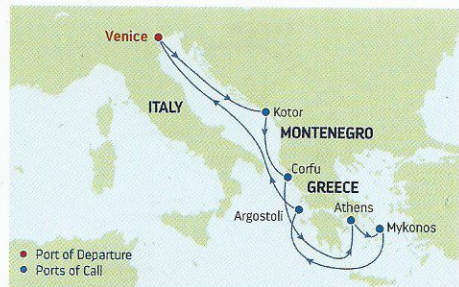

7-NIGHT GREEK ISLES
Rhapsody of the Seas

12-NIGHT MEDITERRANEAN GREEK ISLES
Vision of the Seas

12-NIGHT MEDITERRANEAN VENICE
Vision of the Seas

DAY	PORTS OF CALL	ARRIVE	DEPART
1	Venice, Italy		5:00 PM
2	Kotor, Montenegro	1:00 PM	8:00 PM
3	Corfu, Greece	9:00 AM	3:00 PM
4	Athens (Piraeus), Greece	12:00 PM	8:30 PM
5	Mykonos, Greece	7:00 AM	4:00 PM
6	Argostoli, Greece	11:00 AM	7:00 PM
7	Cruising		
8	Venice, Italy	7:00 AM	

Ports of call and times may vary.

DAY	PORTS OF CALL	ARRIVE	DEPART
1	Barcelona, Spain		5:00 PM
2	Cannes, France	8:00 AM	7:00 PM
3	Florence/Pisa (La Spezia), Italy	7:00 AM	7:00 PM
4	Rome (Civitavecchia), Italy	7:00 AM	7:00 PM
5-6	Cruising		
7	Athens (Piraeus), Greece	6:00 AM	6:00 PM
8	Mykonos, Greece	7:00 AM	6:00 PM
9	Santorini, Greece	7:00 AM	5:00 PM
10	Cruising		
11	Valletta, Malta	7:00 AM	5:00 PM
12	Cruising		
13	Barcelona, Spain	7:00 AM	

Ports of call and times may vary.

DAY	PORTS OF CALL	ARRIVE	DEPART
1	Barcelona, Spain		5:00 PM
2	Nice (Villefranche), France	9:00 AM	7:00 PM
3	Florence/Pisa (Livorno), Italy	7:00 AM	7:00 PM
4	Rome (Civitavecchia), Italy	7:00 AM	7:00 PM
5	Amalfi Coast (Salerno), Italy	7:00 AM	6:30 PM
6	Cruising		
7	Venice, Italy (Overnight)	3:00 PM	
8	Venice, Italy		6:30 PM
9	Split, Croatia	10:00 AM	7:00 PM
10	Kotor, Montenegro	11:00 AM	7:00 PM
11-12	Cruising		
13	Barcelona, Spain	7:00 AM	

Ports of call and times may vary.

Departure from Venice, Italy

2019	May 25	Jun 8, 22	Aug 3, 17, 31
	Sep 14, 28	Oct 12	

Departure from Barcelona, Spain

2019	May 18	Jun 11*	Jul 5, 17, 29
	Aug 22*	Sep 15	

*Sailing runs in reverse and visits Provence (Marseille), France.