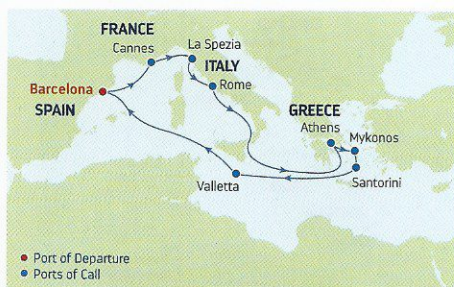

7-NIGHT GREEK ISLES
Rhapsody of the Seas

12-NIGHT MEDITERRANEAN GREEK ISLES
Vision of the Seas

12-NIGHT MEDITERRANEAN VENICE
Vision of the Seas

DAY	PORTS OF CALL	ARRIVE	DEPART
1	Venice, Italy		5:00 PM
2	Kotor, Montenegro	1:00 PM	8:00 PM
3	Corfu, Greece	9:00 AM	3:00 PM
4	Athens (Piraeus), Greece	12:00 PM	8:30 PM
5	Mykonos, Greece	7:00 AM	4:00 PM
6	Argostoli, Greece	11:00 AM	7:00 PM
7	Cruising		
8	Venice, Italy	7:00 AM	

Ports of call and times may vary.

DAY	PORTS OF CALL	ARRIVE	DEPART
1	Barcelona, Spain		5:00 PM
2	Cannes, France	8:00 AM	7:00 PM
3	Florence/Pisa (La Spezia), Italy	7:00 AM	7:00 PM
4	Rome (Civitavecchia), Italy	7:00 AM	7:00 PM
5-6	Cruising		
7	Athens (Piraeus), Greece	6:00 AM	6:00 PM
8	Mykonos, Greece	7:00 AM	6:00 PM
9	Santorini, Greece	7:00 AM	5:00 PM
10	Cruising		
11	Valletta, Malta	7:00 AM	5:00 PM
12	Cruising		
13	Barcelona, Spain	7:00 AM	

Ports of call and times may vary.

DAY	PORTS OF CALL	ARRIVE	DEPART
1	Barcelona, Spain		5:00 PM
2	Nice (Villefranche), France	9:00 AM	7:00 PM
3	Florence/Pisa (Livorno), Italy	7:00 AM	7:00 PM
4	Rome (Civitavecchia), Italy	7:00 AM	7:00 PM
5	Amalfi Coast (Salerno), Italy	7:00 AM	6:30 PM
6	Cruising		
7	Venice, Italy (Overnight)	3:00 PM	
8	Venice, Italy		6:30 PM
9	Split, Croatia	10:00 AM	7:00 PM
10	Kotor, Montenegro	11:00 AM	7:00 PM
11-12	Cruising		
13	Barcelona, Spain	7:00 AM	

Ports of call and times may vary.

Departure from Venice, Italy

2019	May 25	Jun 8, 22	Aug 3, 17, 31
	Sep 14, 28	Oct 12	

Departure from Barcelona, Spain

2019	May 18	Jun 11*	Jul 5, 17, 29
	Aug 22*	Sep 15	

*Sailing runs in reverse and visits Provence (Marseille), France.